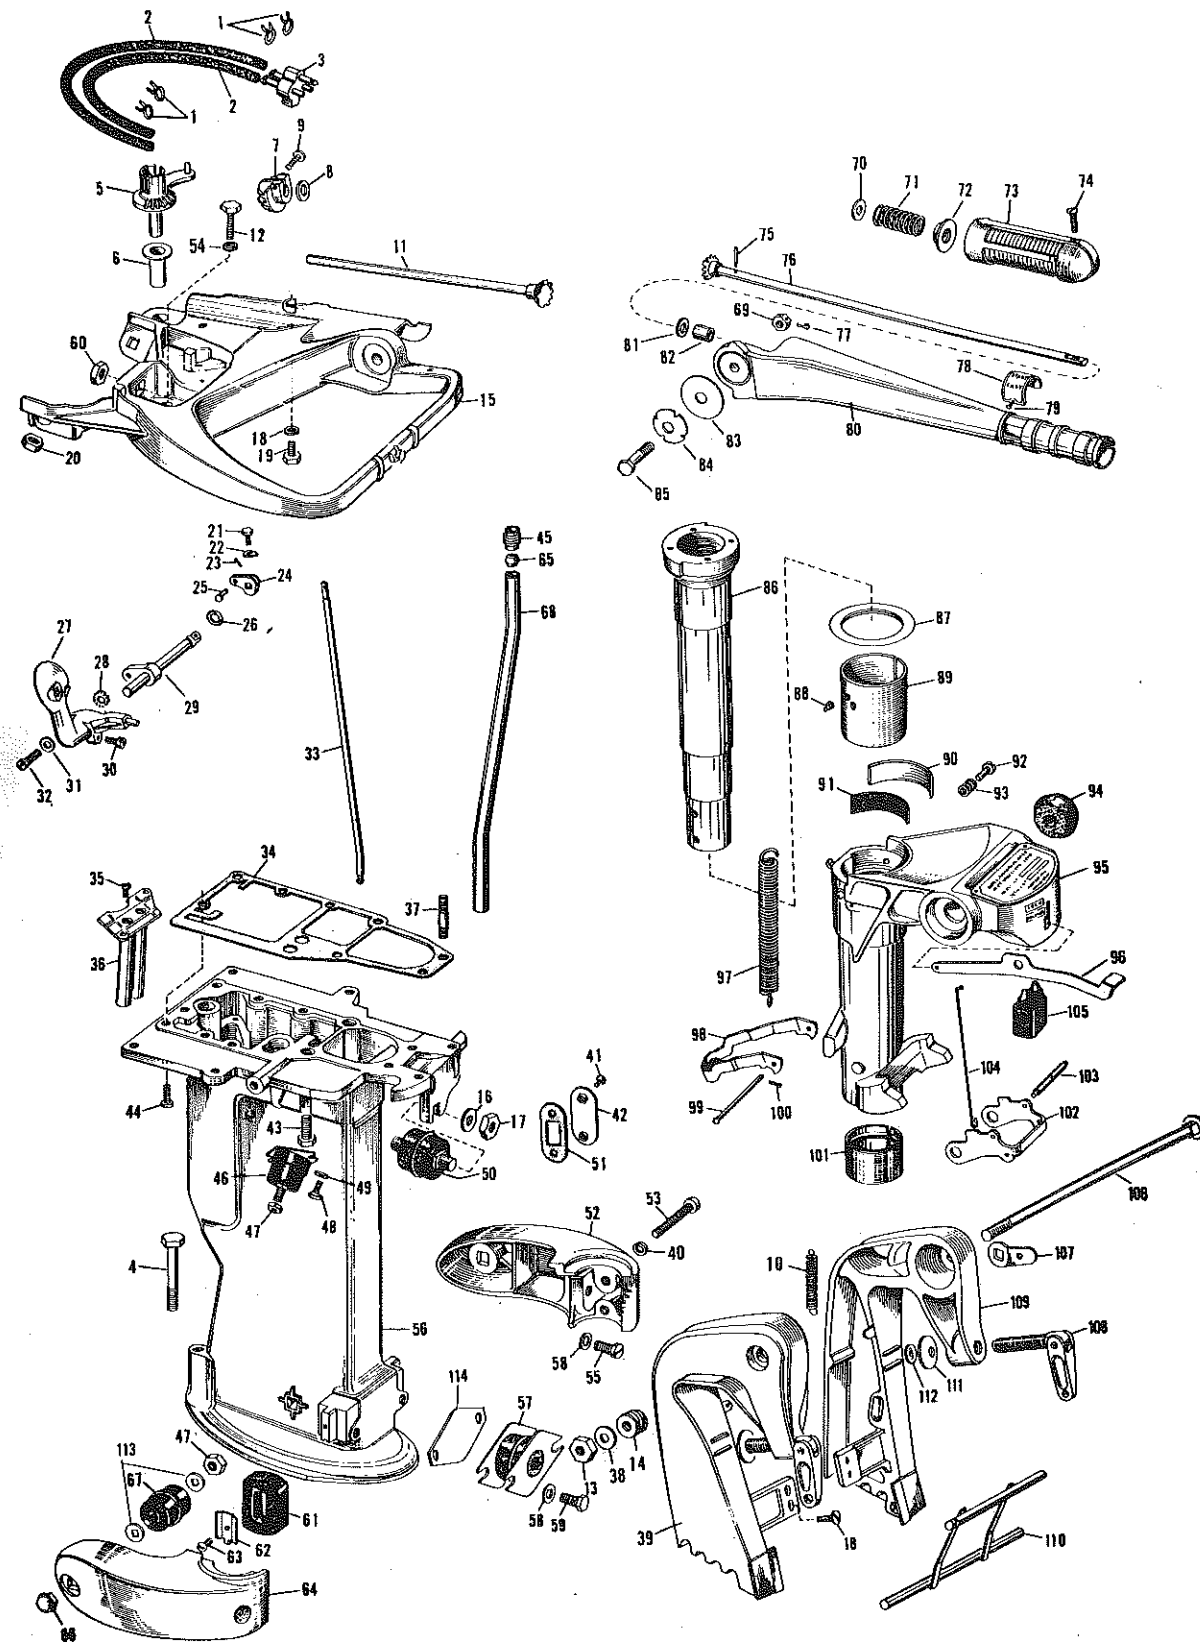

Order All Parts from Nearest Service Station or Dealer

LOWER UNIT AND STEERING HANDLE GROUP

PHOTO AND PART NUMBERS FOR LOWER UNIT AND STEERING HANDLE GROUP

Photo No.	Part No.	Name of Part	Photo No.	Part No.	Name of Part
1	302647	Clamp	56	376428	Exhaust Housing, Water Tube and Stud Assembly
2	304029	Hose	57	303881	Rubber Mount
3	375788	Body Assembly	58	303886	Washer
4	302871	Screw	59	303888	Screw
5	304157	Gear	60	303912	Nut
6	303854	Bushing	61	303918	Bumper
7	303142	Pinion	62	303961	Retainer
8	303107	Washer	63	303393	Screw
9	303951	Screw	64	303915	Housing - Star
10	302736	Spring	65	7-170	Gland
11	376296	Gear & Shaft Assembly - Short	66	303890	Acorn Nut
12	304151	Screw	67	303880	Rubber Mount
13	17-182	Nut	68	303872	Water Tube
14	302051	Spring	69	302803	Nut
15	376298	Steering Bracket and Bushing Assembly	70	303252	Washer
16	303913	Washer	71	301656	Spring
17	303912	Nut	72	303282	Friction Block
18	11-185	Screw	73	303213	Grip
19	303311	Screw	74	302710	Screw
20	303889	Nut	75	302709	Groove Pin
21	303722	Screw	76	376414	Gear and Shaft Assembly - Long
22	303721	Clip	77	302804	Cotter Pin
23	301912	Cotter Pin	78	302735	Plate
24	303720	Lever	79	301992	Stud
25	302504	Pin	80	376354	Steering Handle
26	303191	O-ring	81	302712	Washer
27	375766	Shift Lever	82	302717	Bushing
28	51-137	Lockwasher	83	302703	Thrust Washer
29	376287	Bracket and Shaft, Shift Lever Assembly	84	302631	Spring Washer
30	300258	Screw	85	302721	Screw
31	21-165	Washer	86	303906	Pilot Shaft
32	300646	Screw	87	303867	Thrust Washer
33	303870	Shift Rod - Upper	88	303696	Pin
34	303974	Gasket	89	303936	Liner
35	303393	Screw	90	303928	Plate
36	376330	Exhaust Loading Tube Assembly	91	303929	Spacer
37	15-149	Stud	92	41-178	Screw
38	25-196	Washer	93	551113	Spring
39	376439	Stern Bracket and Clamp Screw Assembly - Star	94	302637	Conical Washer
40	304144	Lockwasher	95	303885	Swivel Bracket
41	302509	Screw	96	303863	Arm
42	303862	Cover Plate	97	303971	Spring
43	300355	Screw	98	303954	Locking Lever
44	132679	Screw	99	303955	Rod
45	302894	Gland Nut	100	15-268	Cotter Pin
46	303879	Rubber Mount	101	303868	Liner
47	303889	Nut	102	303957	Link
48	39-176	Screw	103	303956	Shaft
49	303887	Washer	104	303953	Link
50	303882	Rubber Mount	105	303933	Bumper
51	304023	Gasket	106	302643	Bolt
52	303914	Housing - Port	107	300364	Link
53	303898	Screw	108	375747	Clampscrew and Handle Assembly
54	19-124	Lockwasher	109	376438	Stern Bracket and Clampscrew Assembly - Port
55	303883	Screw	110	376303	Tilting Lever Assembly
			111	41-48	Swivel Plate
			112	302420	Retainer
			113	304168	Gasket
			114	304169	Gasket