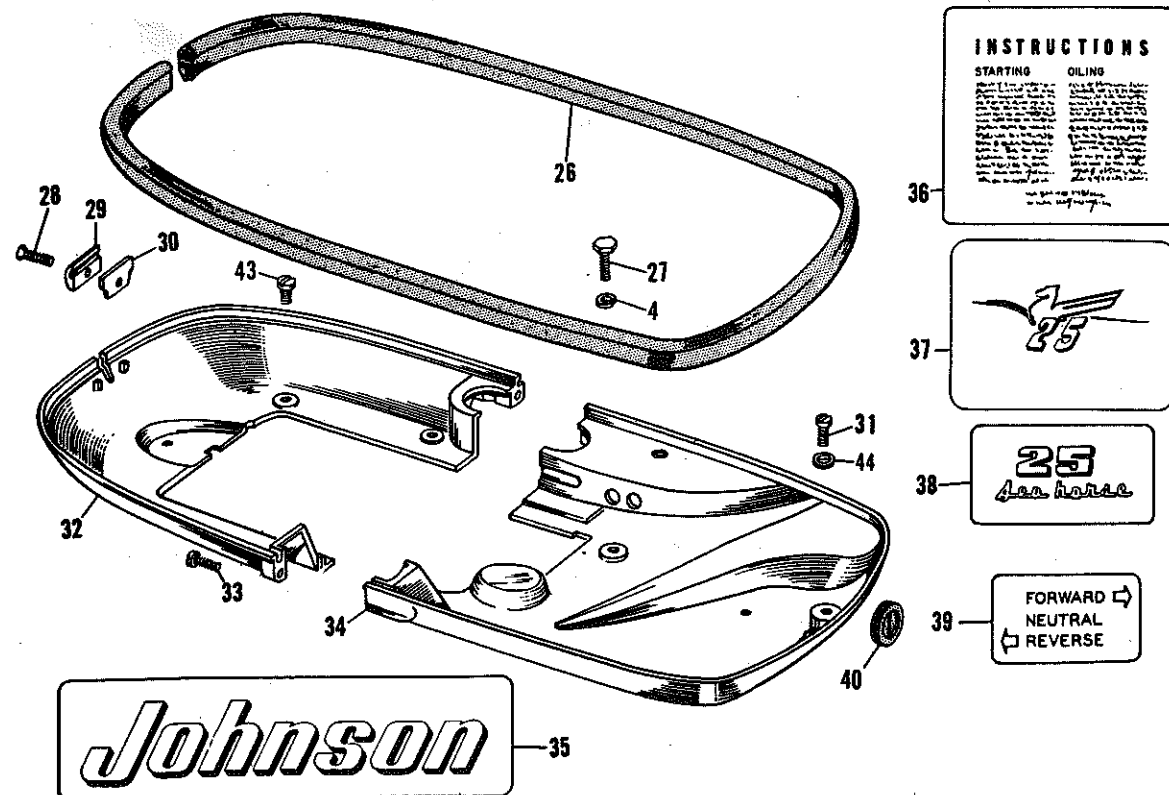

## PHOTO AND PART NUMBERS FOR SHROUD GROUP

Photo No.	Part No.	Name of Part	Photo No.	Part No.	Name of Part
1	303984	Hinge Pin	23	303518	Spring
2	376419	Shroud and Transfer Assembly Complete	24	303528	Cover
3	203290	Bumper	25	303529	Grommet
4	303480	Washer	26	304018	Seal
5	303564	Bumper	27	304027	Screw
6	303958	Bumper	28	304022	Screw
7	303522	Pin	29	304021	Clamp - Outer
8	376129	Clamp & Lever Assembly	30	304020	Clamp - Inner
9	303519	Spring	31	300258	Screw
10	303590	Cotter Pin	32	304016	Motor Cover - Lower Rear
11	303985	Boss	33	303714	Screw
12	19-189	Screw	34	304028	Motor Cover - Lower Front
13	302761	Screw	35	303820	Transfer - "Johnson"
14	303521	Adjusting Lever - High Speed	36	304140	Transfer - Start & Oil
15	303796	Grommet	37	303822	Transfer - Sea-Horse 25 - Front
16	303718	Choke Knob	38	303823	Transfer - "25" Sea-Horse
17	303847	Adjusting Lever - Slow Speed	39	303824	Transfer - Gearshift
18	303976	Control Panel	40	304017	Grommet
19	303983	Grommet	41	303959	Sleeve
20	41-163	Cotter Pin	42	303960	Washer
21	303535	Grommet	43	39-176	Screw
22	202065	Washer	44	43-302	Washer