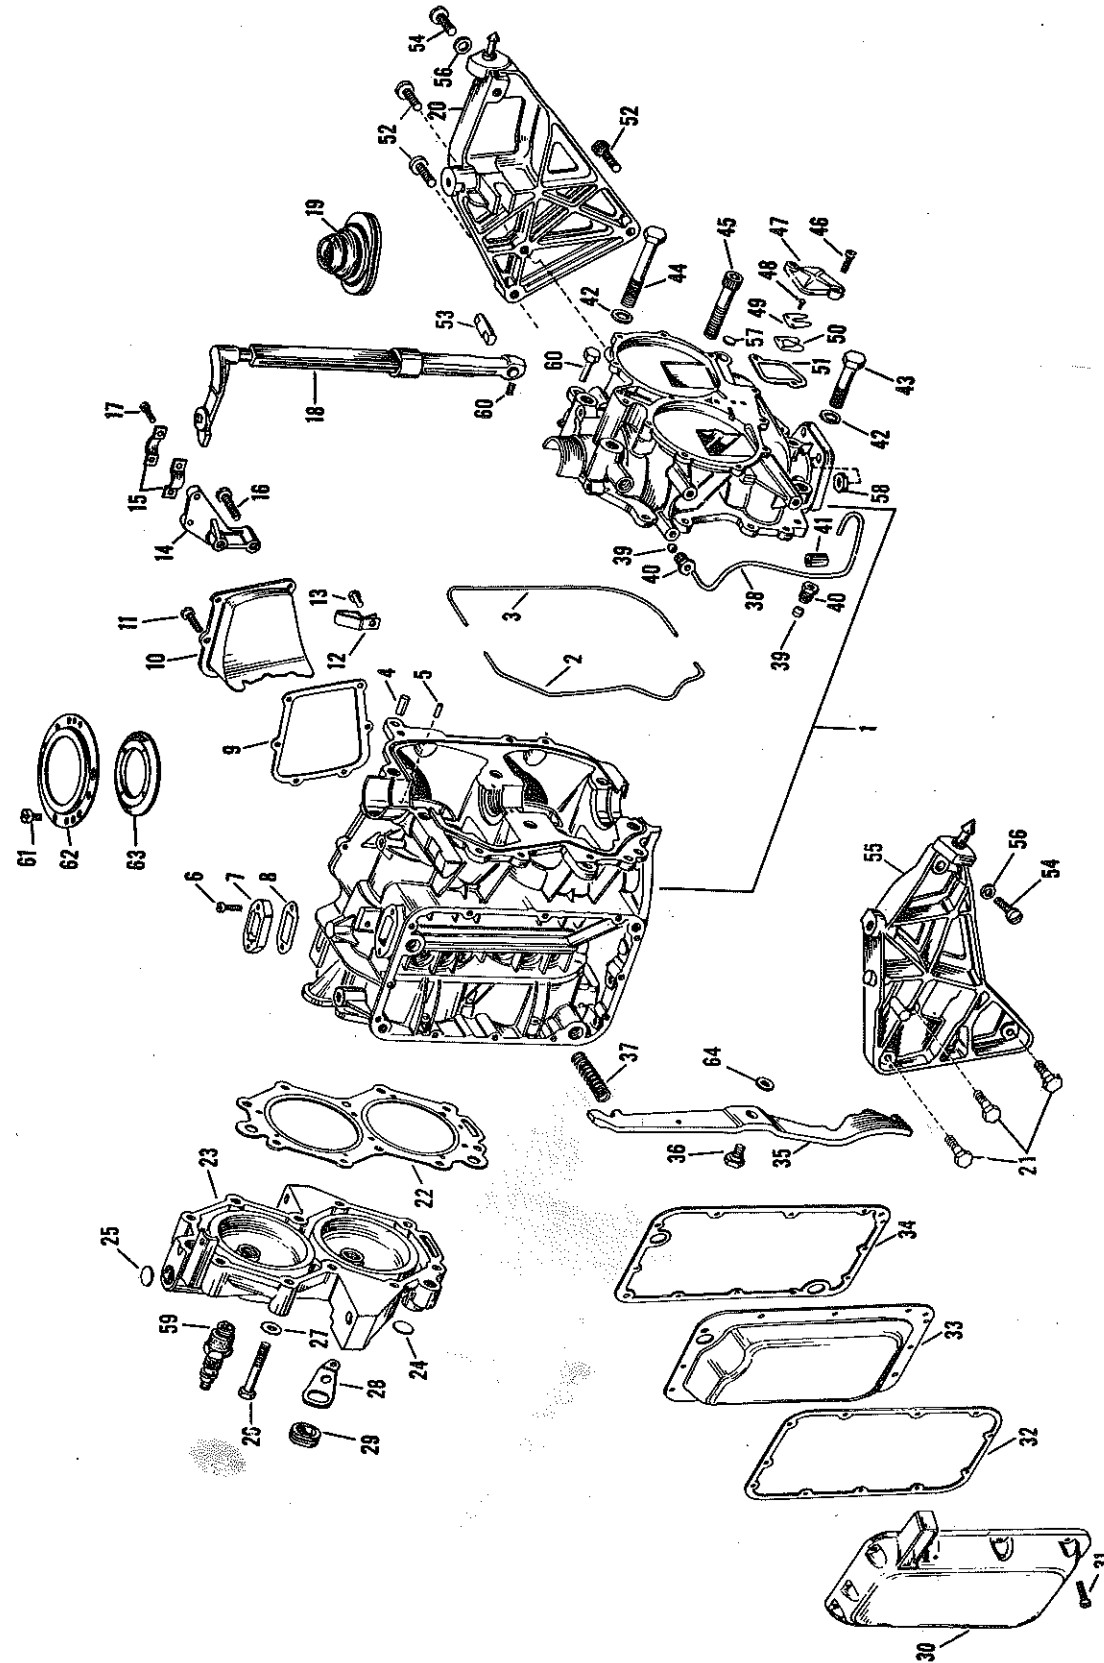

POWERHEAD GROUP

Be Sure to Specify Model and Serial Number of Motor When Ordering Parts

PHOTO AND PART NUMBERS FOR POWERHEAD GROUP

Photo No.	Part No.	Name of Part	Photo No.	Part No.	Name of Part
1	376457	Cylinder and Crankcase	35	303970	Shifter Lock
2	302621	Seal	36	302592	Screw
3	302622	Seal	37	302587	Spring
4	300402	Tapered Pin	38	375862	Oil Line
5	302037	Dowel	39	11-61	Gland
6	1-132	Screw	40	41-105	Packing Nut
7	302582	Cover	41	302811	Spacer
8	302581	Gasket	42	300343	Washer
9	302586	Gasket	43	302600	Screw
10	302542	Cover	44	301431	Screw
11	43-259	Screw	45	302579	Screw
12	302749	Clamp	46	13-558	Screw
13	302824	Screw	47	302033	Cover
14	303832	Bracket	48	303761	Screw
15	303109	Bearing Clamp	49	302034	Plate
16	25-238	Screw	50	302031	Leaf Plate
17	510193	Screw	51	302032	Gasket
18	304156	Lever	52	303699	Screw
19	304019	Grommet	53	304155	Pin
20	376301	Bracket & Pin Assembly - Port	54	132679	Screw
21	551706	Screw	55	376299	Bracket and Pin Assembly - Star
22	302583	Gasket	56	43-302	Washer
23	376336	Cylinder Head	57	300788	Expansion Plug
24	13-426	Core Plug	58	7-46	Nut
25	19-51	Core Plug	59	*200322	Spark Plug Champion J6J
26	303782	Screw	59	*376290	Spark Plug - Auto-Lite A3X
27	37-154	Washer	60	303236	Spring
28	300455	Anchor	61	41-223	Screw
29	300454	Grommet	62	303278	Support
30	302550	Cover	63	303277	Retaining Ring
31	43-110	Screw	64	304051	Washer
32	302608	Gasket			
33	302549	Cover			
34	302607	Gasket			