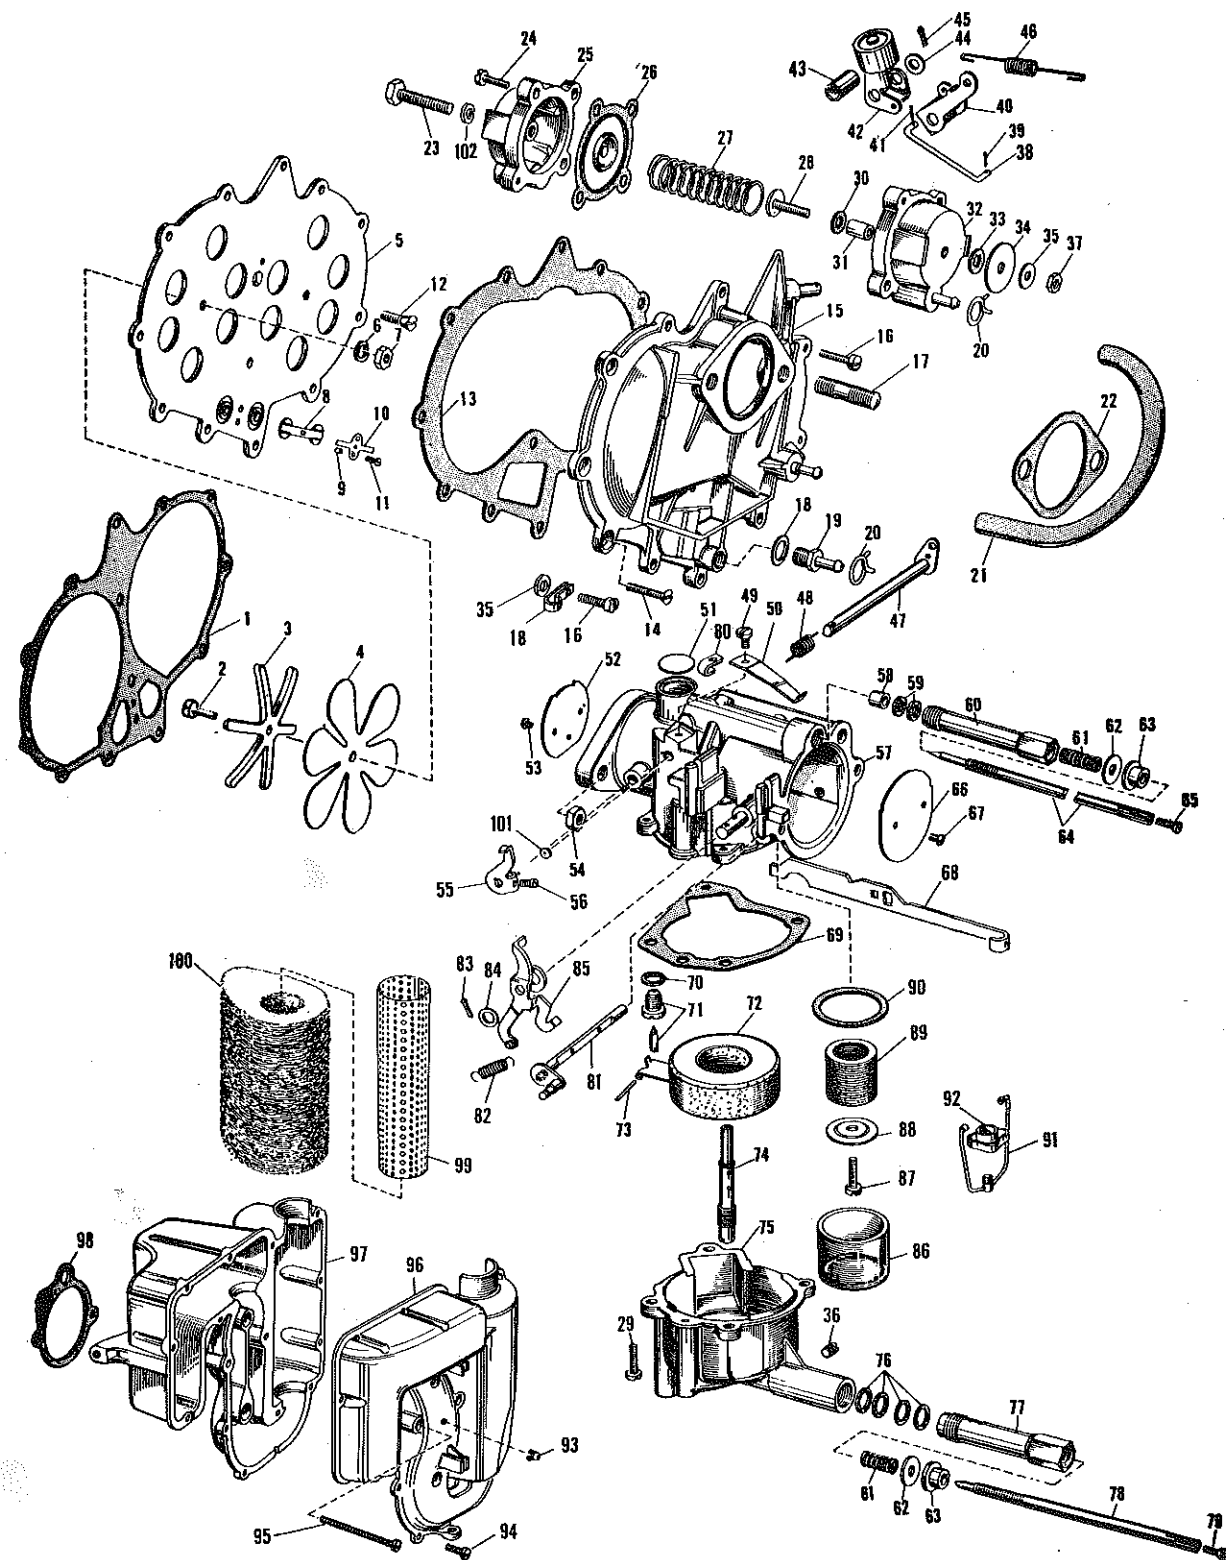

CARBURETOR GROUP

Be Sure to Specify Model and Serial Number of Motor When Ordering Parts

PHOTO AND PART NUMBERS FOR CARBURETOR GROUP

Photo No.	Part No.	Name of Part	Photo No.	Part No.	Name of Part
1	302606	Gasket	57	376417	Carburetor Body and Plug Assembly (376324 Carburetor Assembly Complete)
2	301858	Screw	58	303939	Bushing
3	303732	Leaf Stop	59	43-123	Packing
4	303731	Leaf Valve	60	303982	Nut - Slow Speed Needle Valve
5	304234	Leaf Plate	61	304142	Spring
6	71-1487	Lockwasher	62	202065	Washer
7	85-64	Nut	63	303535	Grommet
8	302042	Check Valve	64	303966	Needle Valve - Slow Speed
9	302046	Spacer	65	551517	Screw
10	302048	Spring	66	302674	Choke Valve
11	19-191	Screw	67	303760	Screw
12	302104	Screw	68	303963	Choke Rod
13	302605	Gasket	69	303750	Gasket
14	200399	Screw	70	301996	Washer
15	376487	Intake Manifold and Stud Assembly	71	375798	Float Valve & Seat Assembly
16	43-110	Screw	72	375792	Float and Arm Assembly
17	302822	Stud	73	302661	Hinge Pin
18	510267	Bracket	74	303968	Nozzle
19	303638	Nipple	75	304032	Float Chamber
20	302647	Clamp	76	43-123	Packing
21	203286	Hose	77	303981	Nut - High Speed Needle Valve
22	302598	Gasket	78	303965	Needle Valve - High Speed
23	302479	Screw	79	551517	Screw
24	1-132	Screw	80	302792	Spring
25	304179	Body	81	376256	Choke Shaft, Arm and Pin Assembly
26	375807	Diaphragm and Plate Assembly	82	304111	Spring
27	302733	Spring	83	41-163	Cotter Pin
28	304182	Screw	84	85-54	Washer
29	13-558	Screw	85	376258	Bellcrank and Pin Assembly
30	304183	Washer	86	303967	Bowl
31	303893	Tubing	87	13-558	Screw
32	376443	Body (376442 Cutout Switch Assembly)	88	302060	Retainer
33	304183	Washer	89	302062	Filter
34	303723	Washer	90	302675	Gasket
35	71-1531	Washer	91	376327	Yoke and Screw Assembly
36	304041	Screw	92	375989	Thumb Nut & Swivel Cup Assembly
37	130450	Nut	93	203652	Button Plug
38	303272	Link	94	25-74	Screw
39	41-110	Pin	95	303994	Screw
40	303280	Throttle Lever	96	203575	Air Silencer - Front
41	41-110	Pin	97	203576	Air Silencer - Rear
42	376035	Cam Follower	98	303988	Gasket
43	303310	Spacer	99	203581	Insert Tube
44	301827	Washer	100	203582	Acoustical Liner
45	41-163	Cotter Pin	101	303962	Core Plug
46	303296	Spring	102	304202	Lockwasher
47	375938	Throttle Shaft and Arm Assembly			
48	302696	Spring			
49	43-156	Screw			
50	302722	Spring			
51	19-51	Core Plug			
52	304056	Throttle Valve			
53	303760	Screw			
54	7-46	Nut			
55	302791	Lever			
56	131249	Screw