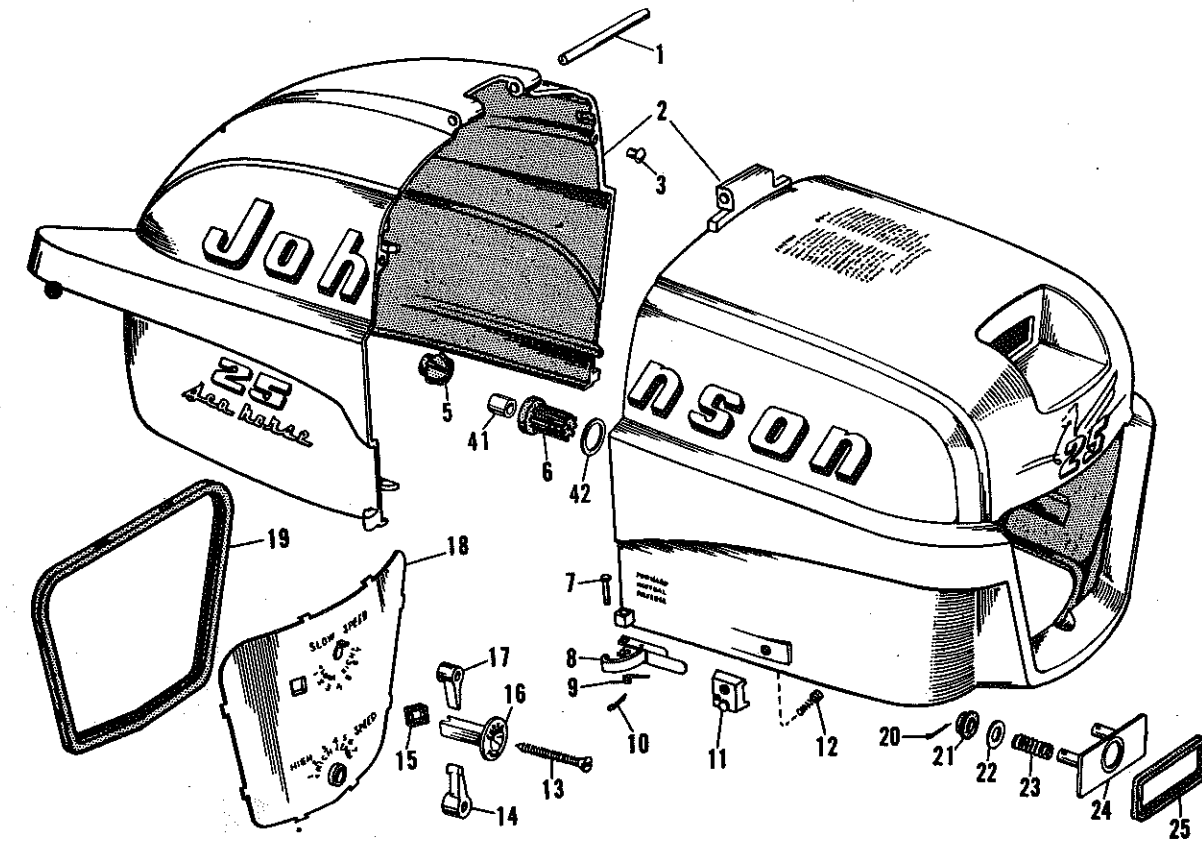

## PHOTO AND PART NUMBERS FOR SHROUD GROUP

Photo No.	Part No.	Name of Part	Photo No.	Part No.	Name of Part
1	303984	Hinge Pin	23	303518	Spring
2	376419	Shroud and Transfer Assembly Complete	24	303528	Cover
3	203290	Bumper	25	303529	Grommet
4	303480	Washer	26	304018	Seal
5	303564	Bumper	27	304027	Screw
6	303958	Bumper	28	304022	Screw
7	303522	Pin	29	304021	Clamp - Outer
8	376129	Clamp & Lever Assembly	30	304020	Clamp - Inner
9	303519	Spring	31	300258	Screw
10	303590	Cotter Pin	32	304016	Motor Cover - Lower Rear
11	303985	Boss	33	303714	Screw
12	19-189	Screw	34	304028	Motor Cover - Lower Front
13	302761	Screw	35	303820	Transfer - "Johnson"
14	303521	Adjusting Lever - High Speed	36	304140	Transfer - Start & Oil
15	303796	Grommet	37	303822	Transfer - Sea-Horse 25 - Front
16	303718	Choke Knob	38	303823	Transfer - "25" Sea-Horse
17	303847	Adjusting Lever - Slow Speed	39	303824	Transfer - Gearshift
18	303976	Control Panel	40	304017	Grommet
19	303983	Grommet	41	303959	Sleeve
20	41-163	Cotter Pin	42	303960	Washer
21	303535	Grommet	43	39-176	Screw
22	202065	Washer	44	43-302	Washer