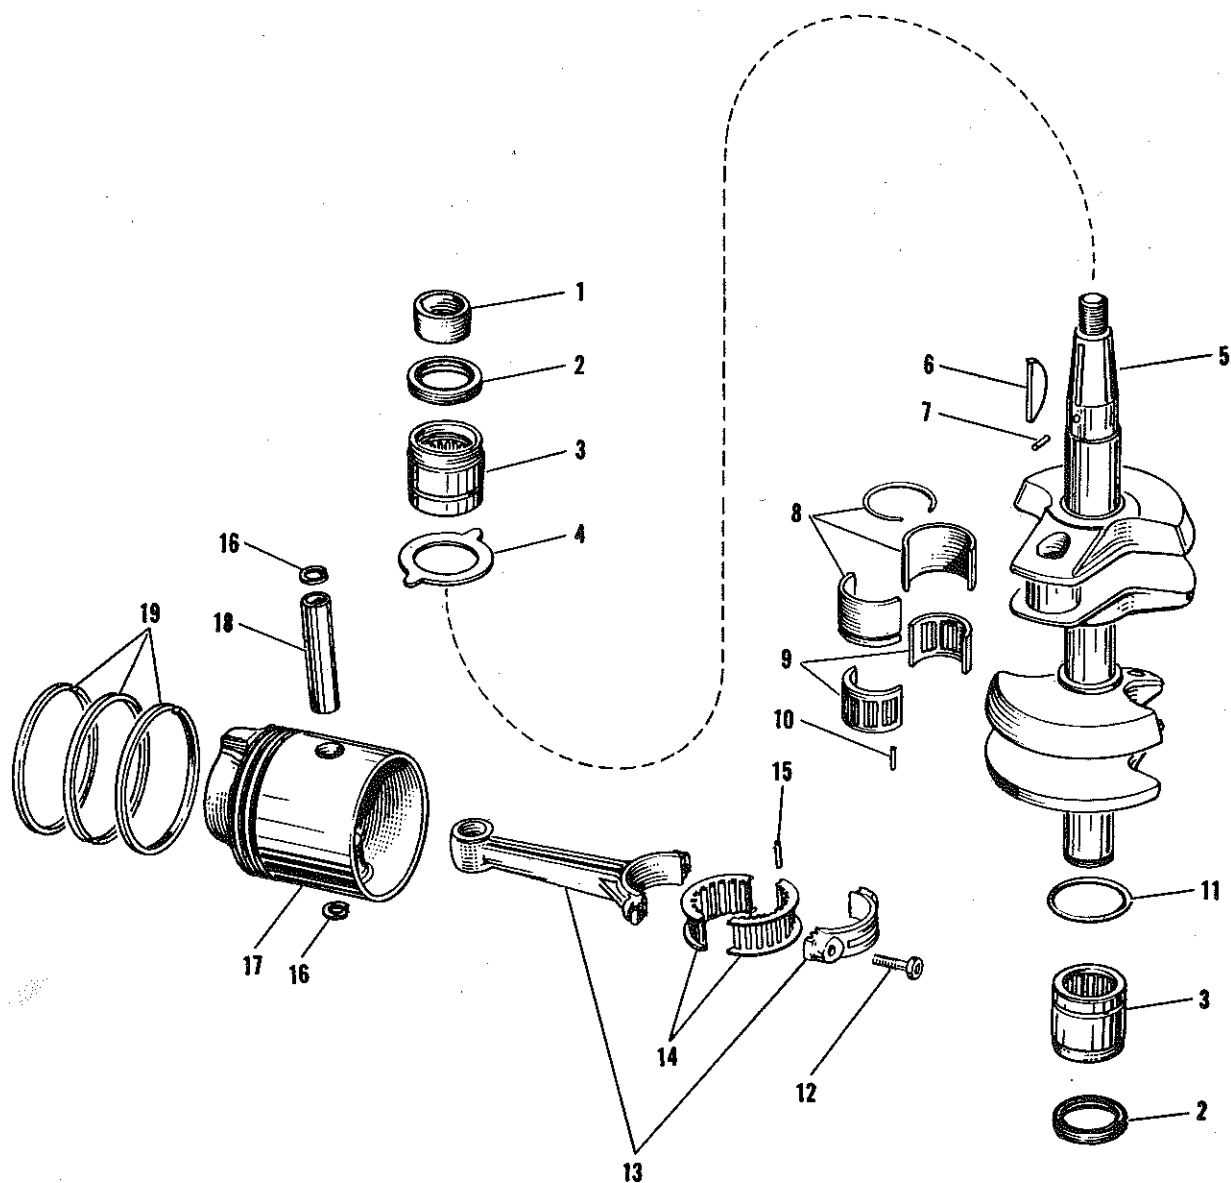

PHOTO AND PART NUMBERS FOR CRANKSHAFT, PISTON AND CONNECTING ROD GROUP

Photo No.	Part No.	Name of Part	Photo No.	Part No.	Name of Part
1	510169	Cam	11	302537	O-Ring
2	303804	Seal	12	202967	Screw
3	376433	Roller Bearing & Seal Assembly	13	375767	Connecting Rod
4	302601	Thrust Washer (Model RD-17S)	14	302603	Retainer
4	304463	Thrust Washer (Model RD-17R)	15	302529	Needle Bearing
5	203655	Crankshaft	16	302577	Spring Ring
6	302602	Key	17	375781	Piston & Dowel Pin
7	302578	Pin			(375772 Piston & Connecting Rod Assembly with Rings)
8	302585	Split Sleeve	18	302576	Wrist Pin
9	302755	Bearing Cage	19	302533	Piston Ring
10	302584	Needle Bearing			