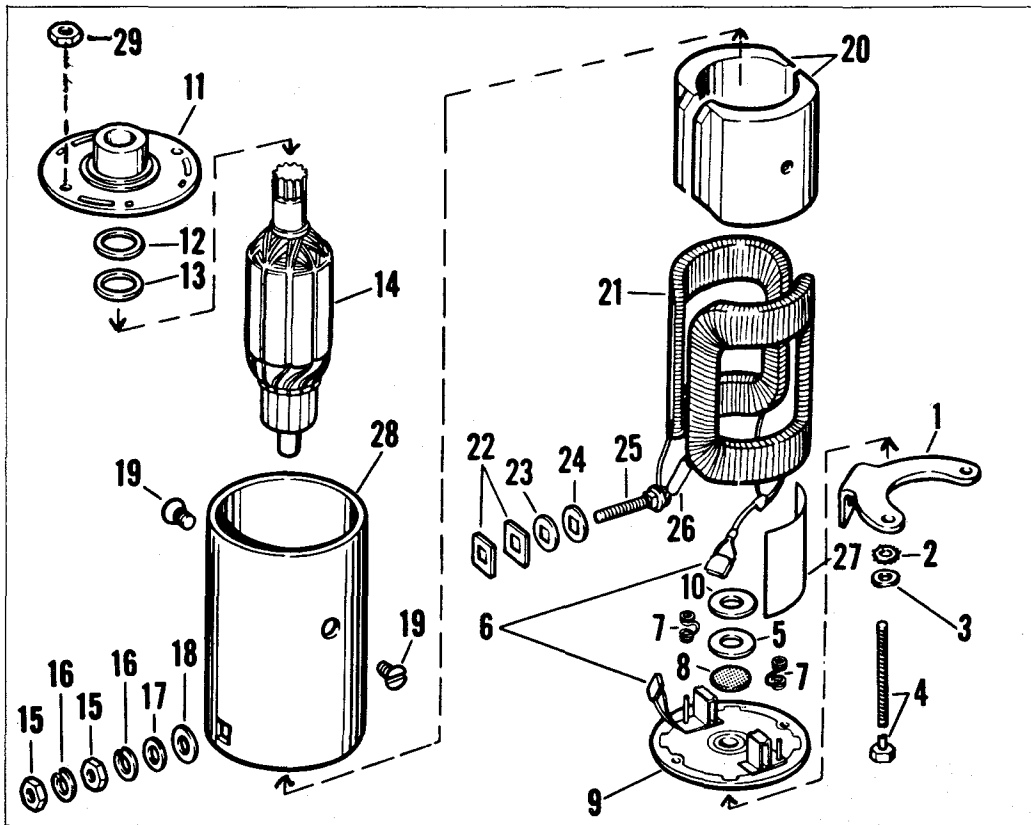

ILLUSTRATION SHOWS TYPICAL STARTER MOTOR PARTS ONLY

STARTER MOTOR PARTS

PHOTO NO.	DESCRIPTION	STARTER MOTOR ASSEMBLIES		SERVICE DETAIL PARTS		
		AUTOLITE MODEL	EVINRUDE ASSY. NO.	AUTOLITE PART NO.	EVINRUDE PART NO.	SELLING PRICE
1	Bracket-mounting	MDW-4103M	278245	MDW-65	307341	$ .60
2	Lockwasher-SKPF-thru Bolt	MDW-4103M	278245	X-1745 A	306488	.03
		MDW-4104M	278232	X-1745 A	306488	.03
3	Washer-plain-thru bolt	MDW-4103M	278245	19H5-101	302471	.03
		MDW-4104M	278232	19H5-101	302471	.03
4	Thru bolt	MDO-4002M	376850	MDO-20	203864	.15
		MDO-4003M	377248	MDO-120	204382	.20
		MDW-4102M	278023	MDW-20	204591	Use 204763
		MDW-4102M	278023	MDW-21	204590	Use 204762
		MDW-4001M	278024	MDW-120	204592	Use 204761
		MDW-4103M	278245	MDW-220	204761	.75
		MDW-4104M	278232	MDW-320	204763	.75
		MDW-4104M	278232	MDW-420	204762	.75

Order all parts from your Parts Distributor by Evinrude part number only.